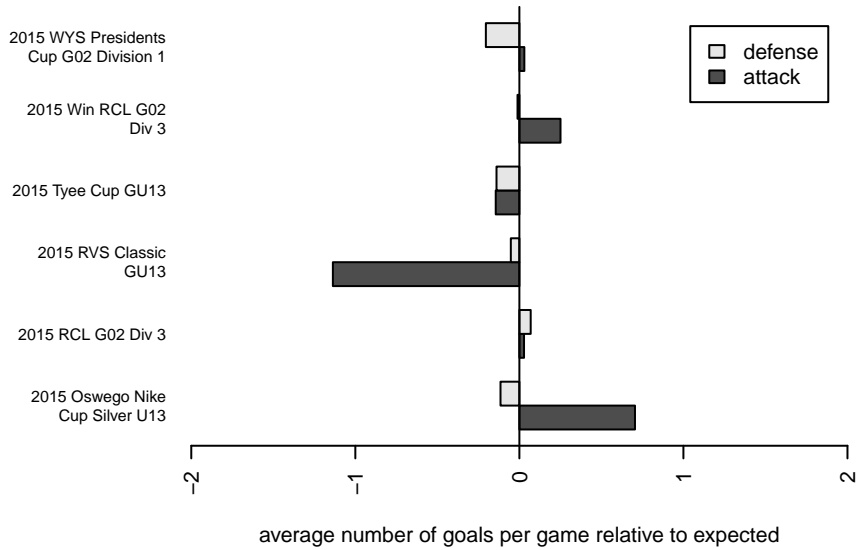

Harbor Premier Green G02

Harbor FC
 Gig Harbor, WA
 G02 total strength=1022
 attack=2.42 defense=1.94
 fall league = RCL G02 Div 3
 spr league = Win RCL G02 Div 3
 notes= Jarrett 2014

alt names used:
 Harbor G02 Green
 HARBOR PREMIER G02 GREEN (WA)
 HARBOR PREMIER G02 GREEN (WA)
 Harbor Premier G02 Green A
 Harbor Premier GU13 Green
 Harbor Premier G02 Green A
 Harbor Premier G02 Green A

Venues played:
 2015 RVS Classic GU13
 2015 Nike Crossfire Challenge Gold Group U13
 2015 Oswego Nike Cup Silver U13
 2015 Tye Cup GU13
 2015 RCL G02 Div 3
 2015 Win RCL G02 Div 3
 2015 WYS Presidents Cup G02 Division 1

**attack and defense variance (black dot)
relative to other teams
and top 10 in region**

**attack and defense rating
relative to others at age
and all opponents in last 13 months**

Performance relative to 13 month average