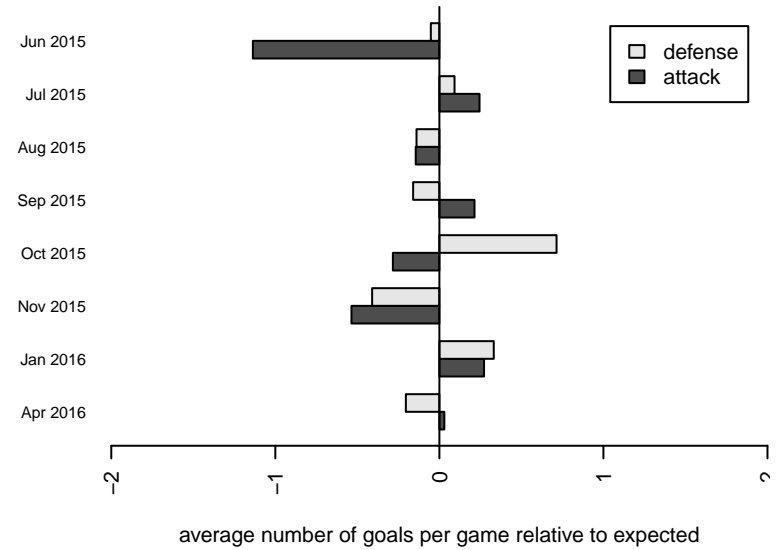

Performance relative to 13 month average