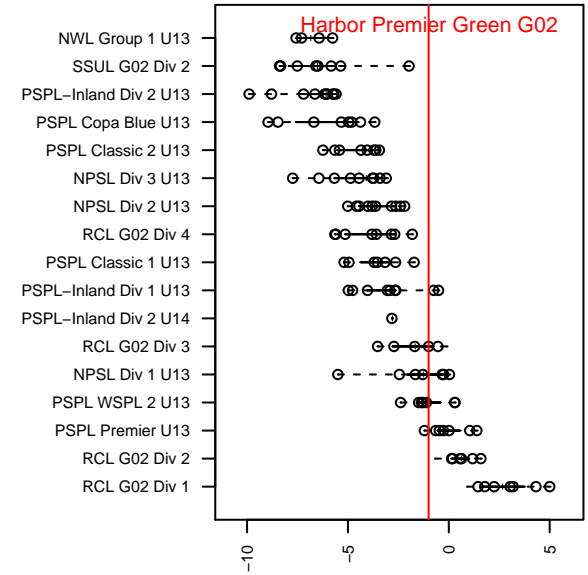

Harbor Premier Green G02

Harbor FC
 Gig Harbor, WA
 G02 total strength=1022
 attack=2.42 defense=1.94
 fall league = RCL G02 Div 3
 spr league = Win RCL G02 Div 3
 notes= Jarrett 2014

alt names used:
 Harbor G02 Green
 HARBOR PREMIER G02 GREEN (WA)
 HARBOR PREMIER G02 GREEN (WA)
 Harbor Premier G02 Green A
 Harbor Premier GU13 Green
 Harbor Premier G02 Green A
 Harbor Premier G02 Green A

**attack and defense variance (black dot)
relative to other teams
and top 10 in region**

**attack and defense rating
relative to others at age
and all opponents in last 13 months**

Performance relative to 13 month average