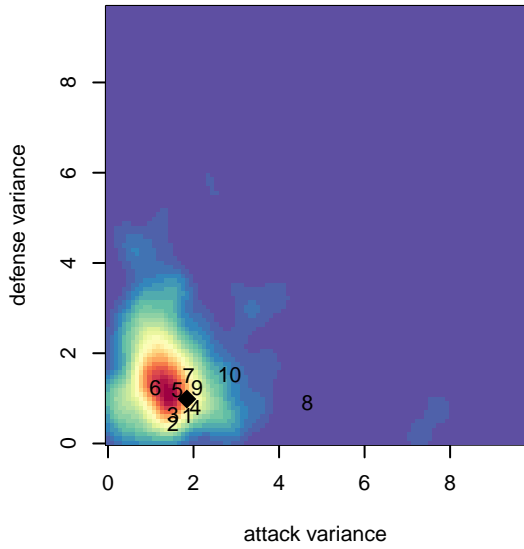

Harbor Premier Green G02

Harbor FC
 Gig Harbor, WA
 G02 total strength=1022
 attack=2.42 defense=1.94
 fall league = RCL G02 Div 3
 spr league = Win RCL G02 Div 3
 notes= Jarrett 2014

alt names used:
 Harbor G02 Green
 HARBOR PREMIER G02 GREEN (WA)
 HARBOR PREMIER G02 GREEN (WA)
 Harbor Premier G02 Green A
 Harbor Premier GU13 Green
 Harbor Premier G02 Green A
 Harbor Premier G02 Green A

**attack and defense variance (black dot)
relative to other teams
and top 10 in region**

**attack and defense rating
relative to others at age
and all opponents in last 13 months**

Performance relative to 13 month average