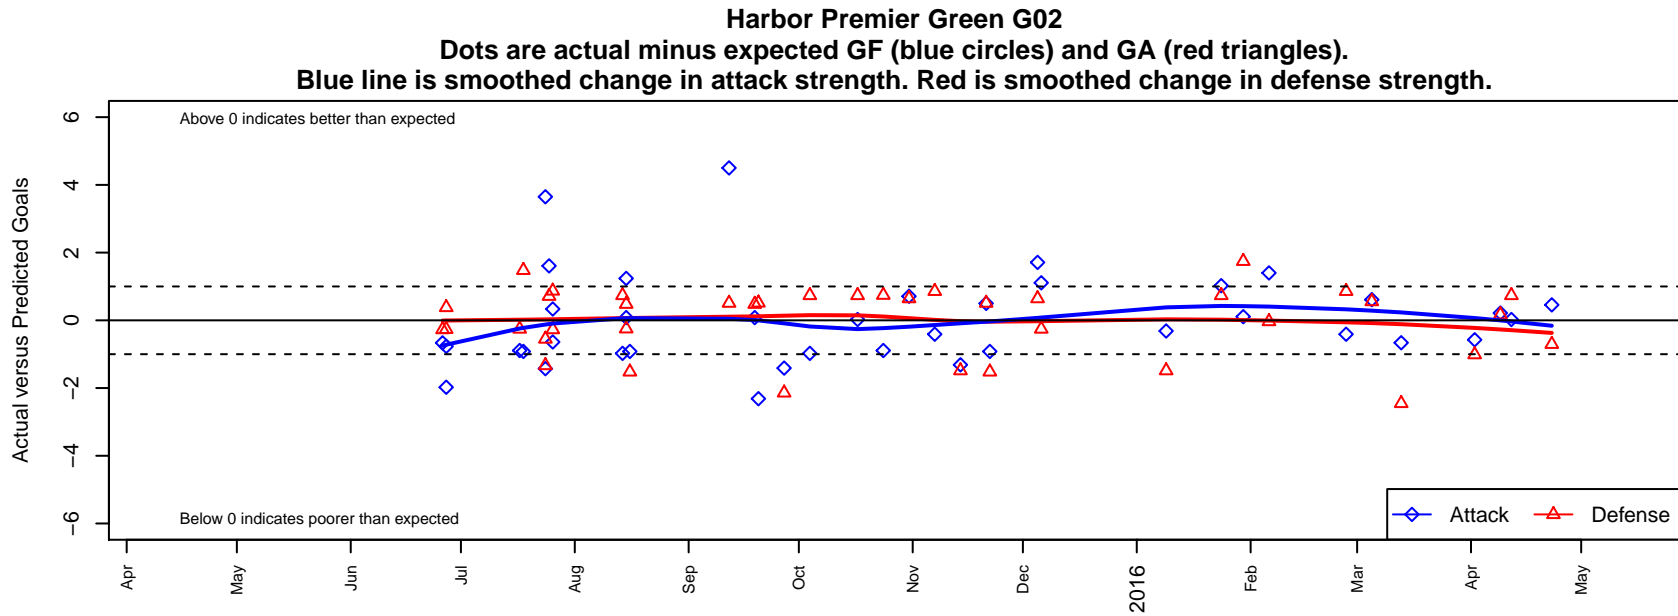

Harbor Premier Green G02

Harbor FC
 Gig Harbor, WA
 G02 total strength=1022
 attack=2.42 defense=1.94
 fall league = RCL G02 Div 3
 spr league = Win RCL G02 Div 3
 notes= Jarrett 2014

alt names used:
 Harbor G02 Green
 HARBOR PREMIER G02 GREEN (WA)
 HARBOR PREMIER G02 GREEN (WA)
 Harbor Premier G02 Green A
 Harbor Premier GU13 Green
 Harbor Premier G02 Green A
 Harbor Premier G02 Green A

**attack and defense variance (black dot)
relative to other teams
and top 10 in region**

**attack and defense rating
relative to others at age
and all opponents in last 13 months**

Performance relative to 13 month average